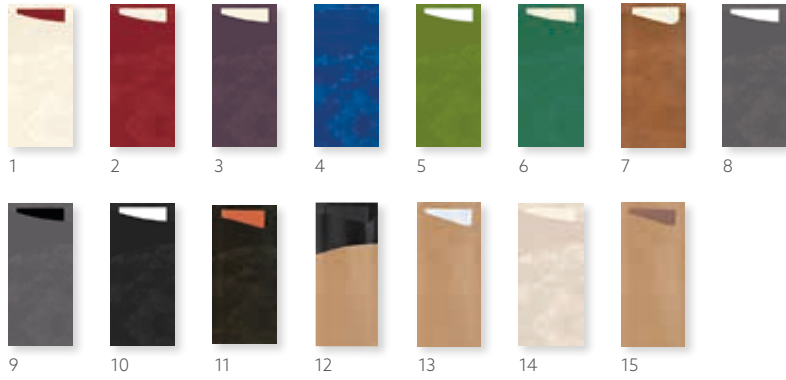

DUNI SACCHETTO TISSUE, 8,5 X 19 CM

• includes 33 x 33 cm tissue napkin, 2-ply

NO	ARTICLE	DESCRIPTION	PACK				NO	ARTICLE	DESCRIPTION	PACK			
1	450056	Cream, Bordeaux Napkin	5 x 100				9	161087	Granite Grey, Black Napkin	5 x 100			
2	450057	Bordeaux, Cream Napkin	5 x 100				10	151853	Black, White Napkin	5 x 100			
3	165593	Plum, White Napkin	5 x 100				11	178643	Black, Mandarin Napkin	5 x 100			
4	450055	Dark Blue, Dark Blue Napkin	5 x 100				12	176893	eco Brown/Black, Black Napkin	4 x 100			
5	186954	Leaf Green, White Napkin	5 x 100				13	165592	eco Brown, White Napkin	4 x 100			
6	450054	Dark Green, Cream Napkin	5 x 100				14	450050	Natural, Cream Napkin	5 x 100			
7	151849	Café, Cream Napkin	5 x 100				15	178644	eco Brown, Chestnut Napkin	4 x 100			
8	156950	Grey, White Napkin	5 x 100