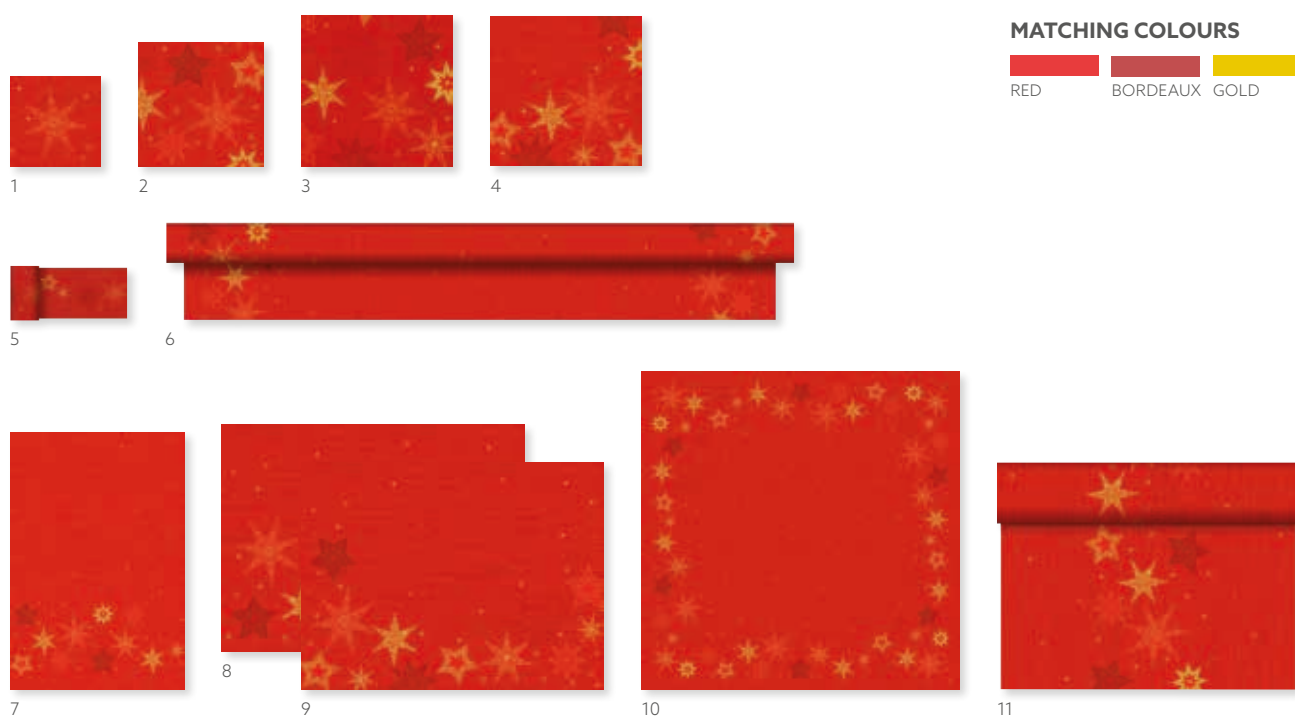

STAR STORIES RED

NO	ARTICLE	DESCRIPTION	PACK	OK compost	FSC	TUV AUSTRIA	TUV AUSTRIA	SWAN	NO	ARTICLE	DESCRIPTION	PACK	OK compost	FSC	TUV AUSTRIA	TUV AUSTRIA	SWAN
1	188158	Tissue Napkin, 3-ply, 24 x 24 cm	20 x 50						7	188246	Dunicel® Tablecover, 118 x 160 cm	8 x 3					
2	188167	Tissue Napkin, 3-ply, 33 x 33 cm	10 x 50						8	188224	Dunicel® Placemat, 30 x 40 cm	5 x 100					
	188214	Tissue Napkin, 3-ply, 33 x 33 cm	4 x 250						9	188234	Paper Placemat, 30 x 40 cm	4 x 250					
3	188229	Tissue Napkin, 3-ply, 40 x 40 cm	4 x 250						10	188248	Dunisilk® Slipcover, 84 x 84 cm	5 x 20					
	188242	Classic Napkin, 40 x 40 cm	6 x 50							188250	Dunicel® Slipcover, 84 x 84 cm	10 x 5					
4	188280	Dunisoft® Napkin, 40 x 40 cm	6 x 60							188255	Dunicel® Slipcover, 84 x 84 cm	5 x 20					
5	188222	Dunicel® Tablerunner, 0,15 x 20 m	6 x 1							188286	Dunicel® Slipcover, 84 x 84 cm	1 x 100					
6	188240	Dunicel® Banquet Reel, 1,18 x 10 m	6 x 1						11	188291	Dunicel® Tête-à-Tête, 0,4 x 24 m	4 x 1					
	188241	Dunicel® Banquet Reel, 1,18 x 25 m	2 x 1														

• These products are FSC-certified

• These products are compostable

• These products are Swan-certified