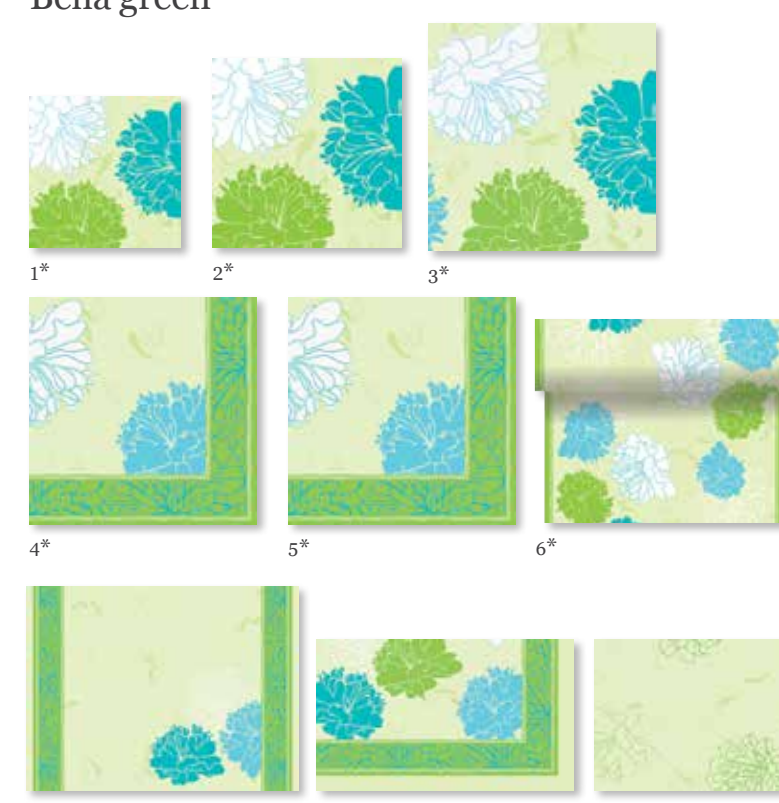

Bella green

- 1 165616 Tissue Napkin, 3-ply, 24 x 24 cm (20 x 50)
- 2 165630 Tissue Napkin, 3-ply, 33 x 33 cm (10 x 50)
- 165621 Tissue Napkin, 3-ply, 33 x 33 cm (4 x 250)
- 3 165637 Tissue Napkin, 3-ply, 40 x 40 cm (4 x 250)
- 4 165649 Classic Napkin, 4-ply, 40 x 40 cm (6 x 50)
- 5 165609 Dunilin® Napkin, 40 x 40 cm (5 x 50)
- 6 168482 Dunicel® Tête-à-Tête, 0,4 x 24 m (6 x 1)
- 7 165465 Dunicel® Placemat, 30 x 40 cm (5 x 100)
- 165497 Paper Placemat, 30 x 40 cm (4 x 250)
- 8 165435 Dunicel® Slipcover, 84 x 84 cm (5 x 20)
- 9 165438 Dunisilk®+ Slipcover, 84 x 84 cm (5 x 20)

Matching product

- 10 163412 Candle Holder Moody, Kiwi, 114 x 92 mm, Silicone, for indoor & outdoor use (4 x 1)

* These products are FSC-certified