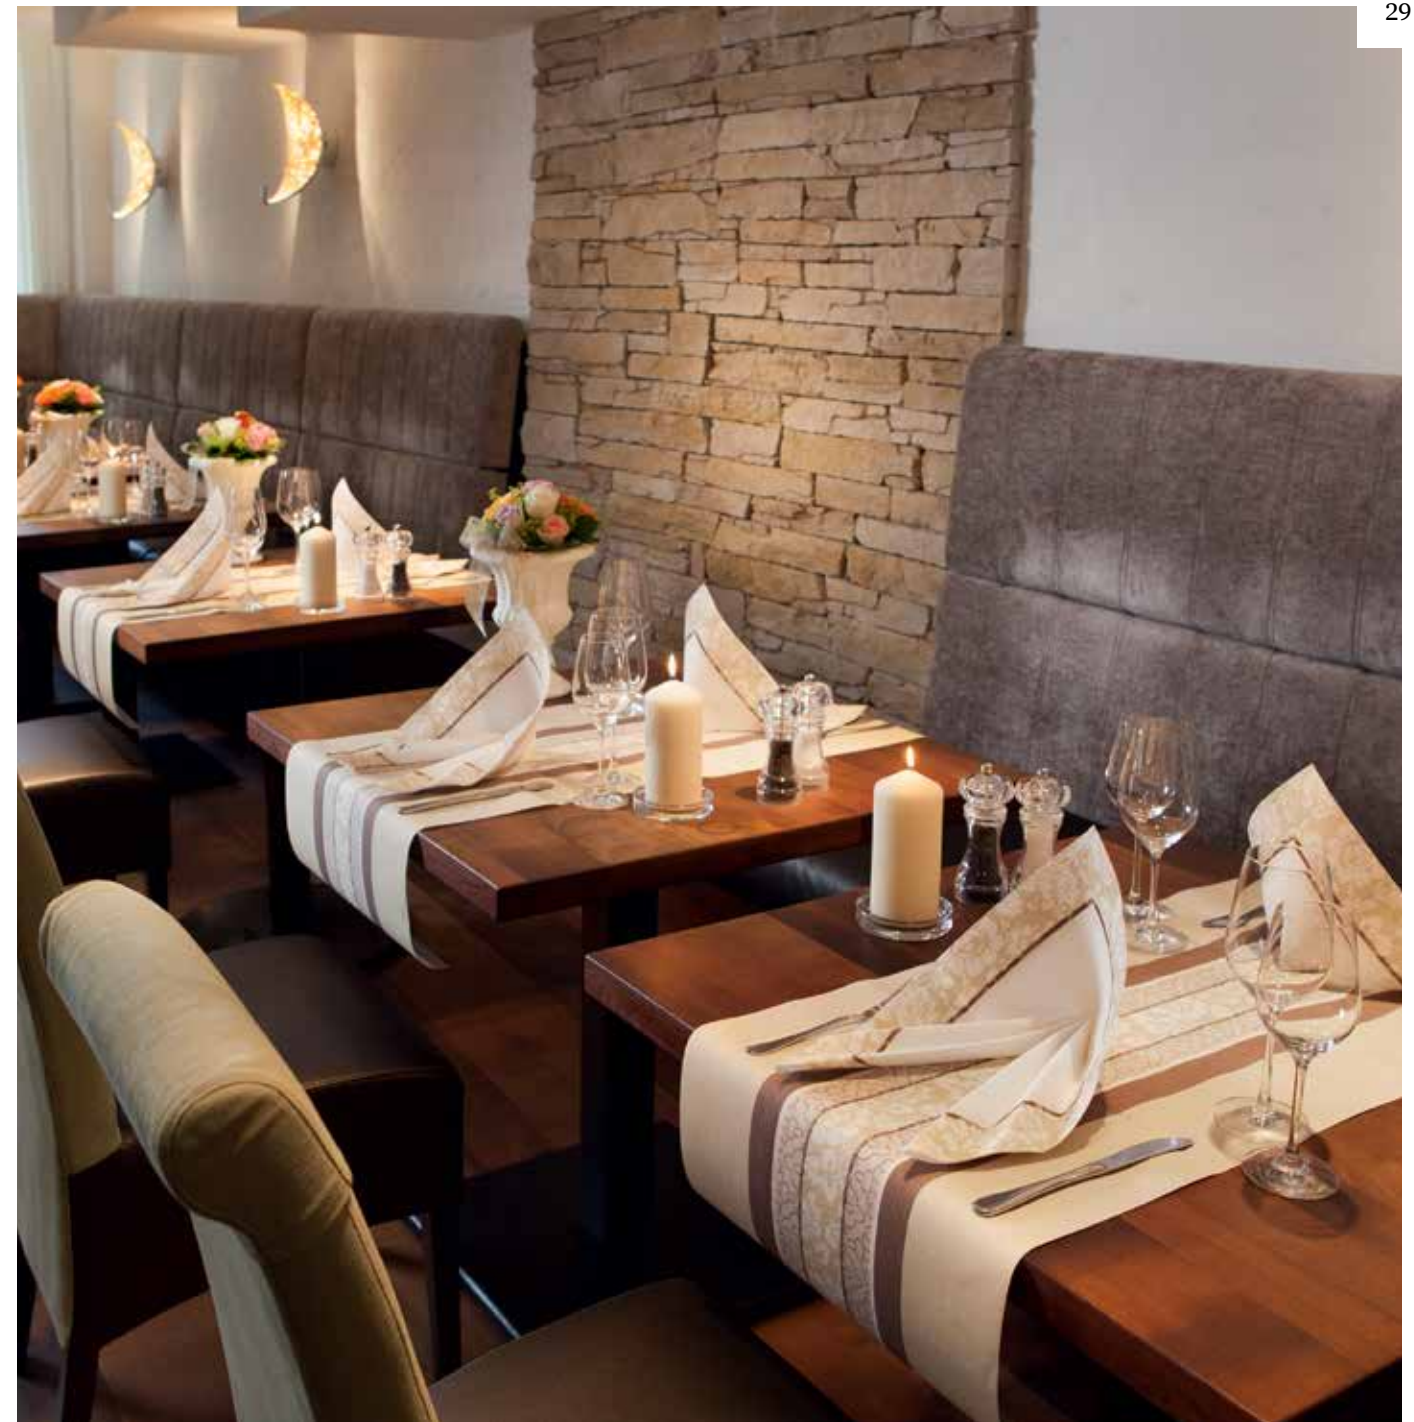

Matching product

- 8 351316 Antique Candle, White, 250 x 22 mm, dipped, 7,5h (2 x 50)

* These products are FSC-certified