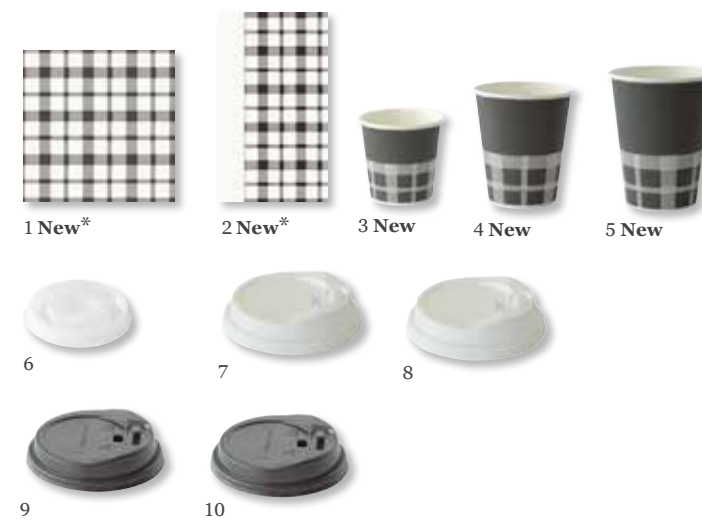

Izza

1 New*

2 New*

3 New

4 New

5 New

6

7

8

9

10

- 1 168304 Tissue Napkin, 3-ply, 24 x 24 cm (8 x 250)
- 2 168520 Dispenser Tissue Napkin, 1-ply, 33 x 33 cm (6x 750)
- 3 168664 Café Izza Cup, 12 cl (16 x 80)
- 4 168718 Café Izza Cup, 24 cl (20 x 50)
- 5 168719 Café Izza Cup, 35 cl (16 x 50)
- 6 163600 Lid for 168664 (10 x 100)
- 7 159704 Lid for 168718/167819 (20 x 50)
- 8 159705 Lid for 168718/167819 (20 x 50)
- 9 169883 Lid for 168718/167819 (20 x 50)
- 10 169884 Lid for 168718/167819 (20 x 50)

* These products are FSC-certified