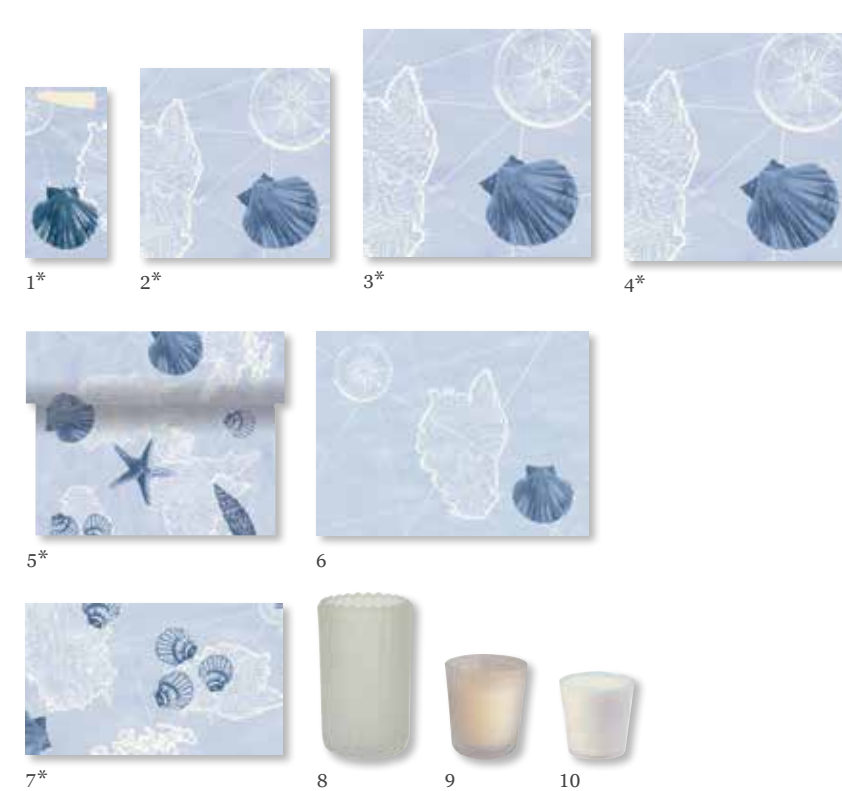

Marine

- 1 165634 Tissue Napkin, 3-ply, 33 x 33 cm (10 x 50)
- 165622 Tissue Napkin, 3-ply, 33 x 33 cm (4 x 250)
- 2 165601 Dunilin® Napkin, 40 x 40 cm (12 x 50)
- 3 165611 Dunilin® Napkin, 48 x 48 cm (6 x 40)
- 4 168495 Dunicel® Tête-à-Tête, 0,4 x 24 m (6 x 1)
- 5 165488 Paper Placemat, 30 x 40 cm (4 x 250)
- 6 165450 Dunicel® Slipcover, 84 x 84 cm (1 x 100)
- 165457 Dunicel® Slipcover, 84 x 84 cm (5 x 20)

* These products are FSC-certified

Nautic

- 1 165651 Duni Sacchetto® Tissue, Napkin Cream, 8,5 x 20 cm (5 x 100)
- 2 165626 Tissue Napkin, 3-ply, 33 x 33 cm (4 x 250)
- 3 165602 Dunilin® Napkin, 40 x 40 cm (12 x 50)
- 4 165645 Classic Napkin, 4-ply, 40 x 40 cm (6 x 50)
- 5 168496 Dunicel® Tête-à-Tête, 0,4 x 24 m (6 x 1)
- 6 165474 Dunicel® Placemat, 30 x 40 cm (5 x 100)
- 7 165451 Dunicel® Slipcover, 84 x 84 cm (1 x 100)
- 165458 Dunicel® Slipcover, 84 x 84 cm (5 x 20)

Matching product

- 8 165674 Candle Holder Patio, Frosted White 125 x 75 mm (2 x 6)
- 9 159504 Candle Glass Switch & Shine Complete, Solid Cream, 30h (4 x 3)
- 10 153869 Switch & Shine Refill, White, 30h (2 x 6)

* These products are FSC-certified