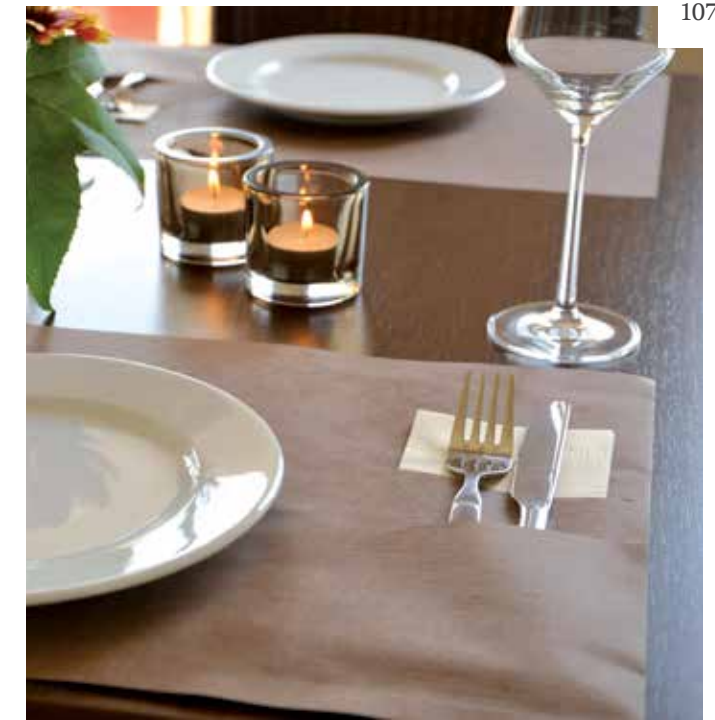

35 x 45 cm

Duni Duetto®

- Innovative time-saving design
- Combines a placemat, napkin and a cutlery pocket
- Ideal solution for outdoors - napkin won't fly away
- Comes with Dunisoft™ or the 2-ply Tissue Napkin
- Customisable with a logo, menu or message