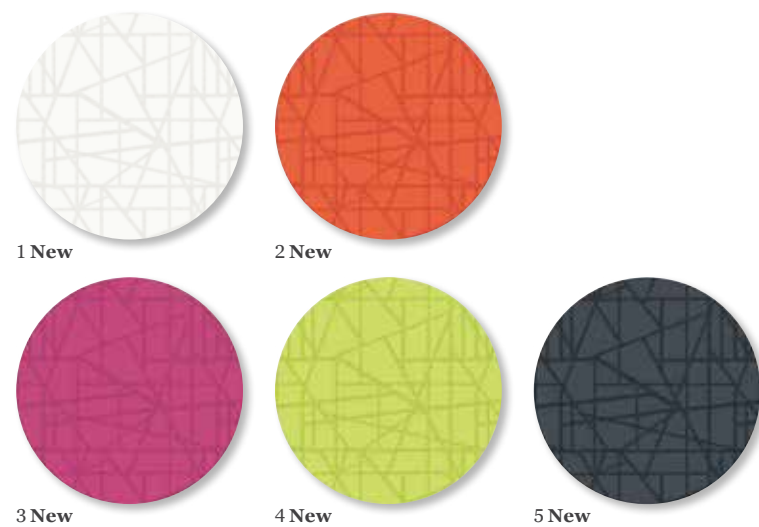

Silicone Placemats round, Ø 35 cm, design

(5 x 6)

New

1. 1 168521 Maze white
2. 2 168525 Maze mandarin
3. 3 168523 Maze fuchsia
4. 4 168522 Maze kiwi
5. 5 168524 Maze black

Ø 35 cm