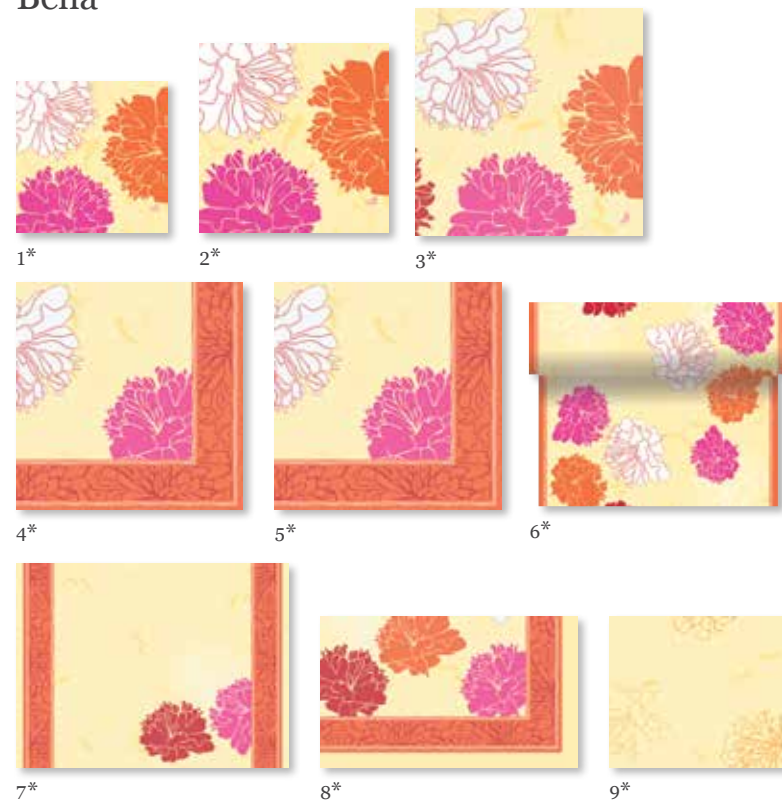

Bella

- 1 165615 Tissue Napkin, 3-ply, 24 x 24 cm (20 x 50)
- 2 165631 Tissue Napkin, 3-ply, 33 x 33 cm (10 x 50)
- 165620 Tissue Napkin, 3-ply, 33 x 33 cm (4 x 250)
- 3 165638 Tissue Napkin, 3-ply, 40 x 40 cm (4 x 250)
- 4 165650 Classic Napkin, 4-ply, 40 x 40 cm (6 x 50)
- 5 165608 Dunilin® Napkin, 40 x 40 cm (5 x 50)
- 6 168483 Dunicel® Tête-à-Tête, 0,4 x 24 m (6 x 1)
- 7 165466 Dunicel® Placemat, 30 x 40 cm (5 x 100)
- 8 165436 Dunicel® Slipcover, 84 x 84 cm (5 x 20)
- 9 165439 Dunisilk®+ Slipcover, 84 x 84 cm (5 x 20)

Matching product

- 10 165671 Candle Glass Venezia, Fuchsia, 100 x 100 mm, 70h, for outdoor use (4 x 3)

* These products are FSC-certified