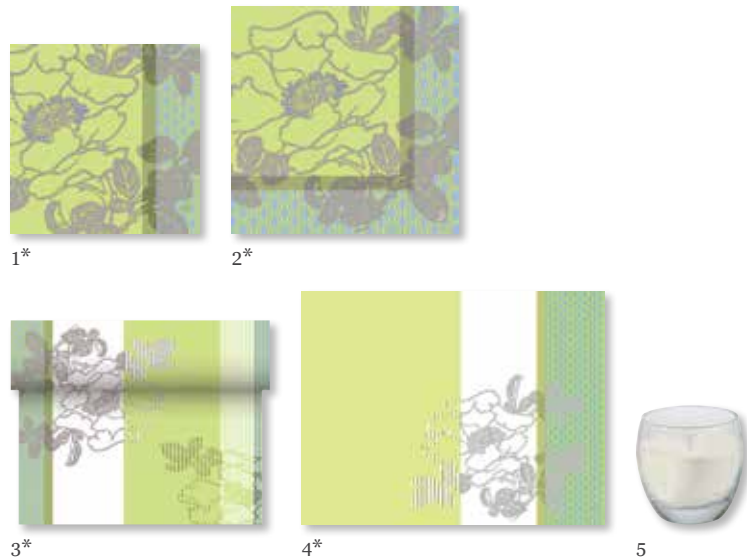

Roma

- 1 159206 Tissue Napkin, 3-ply, 33 x 33 cm (4 x 250)
- 2 159276 Classic Napkin, 4-ply, 40 x 40 cm (6 x 50)
- 3 159266 Dunilin® Napkin, 40 x 40 cm (12 x 50)
- 4 168586 Dunicel® Tête-à-Tête, 0,4 x 24 m (6 x 1)
- 5 159232 Dunicel® Slipcover, 84 x 84 cm (1 x 100)
- 159239 Dunicel® Slipcover, 84 x 84 cm (5 x 20)

Matching product

- 6 351316 Antique Candle, White, 250 x 22 mm, dipped, 7,5h (2 x 50)

Zen

- 1 161299 Tissue Napkin, 3-ply, 33 x 33 cm (4 x 250)
- 2 161282 Dunilin® Napkin, 40 x 40 cm (12 x 50)
- 3 168473 Dunicel® Tête-à-Tête, 0,4 x 24 m (6 x 1)
- 4 161499 Paper Placemat, 35 x 45 cm (4 x 250)

Matching product

- 5 159500 Candle Glass Bolzano, White, 89 x 85 mm, 37h (4 x 3)

* These products are FSC-certified

Morning sun

- 1 168312 Tissue Napkin, 3-ply, 24 x 24 cm (8 x 250)
- 2 168314 Tissue Napkin, 3-ply, 33 x 33 cm (4 x 250)
- 3 168315 Napkin Dunisoft®, 1/8-folded, 20 x 40 cm (12 x 120)
- 4 168583 Dunicel® Placemat, 30 x 40 cm (5 x 100)

Matching product

- 5 159504 Candle Glass Switch & Shine Complete, Solid Cream, 30h (4 x 3)

* These products are FSC-certified