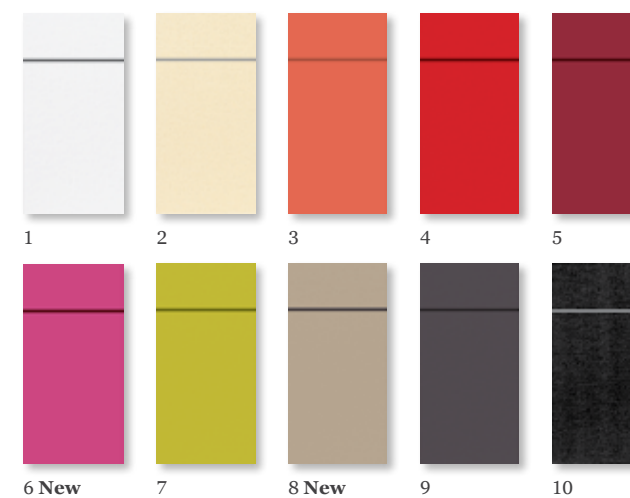

Duniletto® Slim, 40 x 33 cm,
Dunisoft® (Airlaid quality)*

uni colour (4 x 65)

- 1 157466 White
- 2 157465 Cream
- 3 165505 Mandarin
- 4 164664 Red
- 5 164660 Bordeaux
- 6 168443 Fuchsia
- 7 165083 Kiwi
- 8 168445 Greige
- 9 164662 Granite grey
- 10 157464 Black

40 x 33 cm