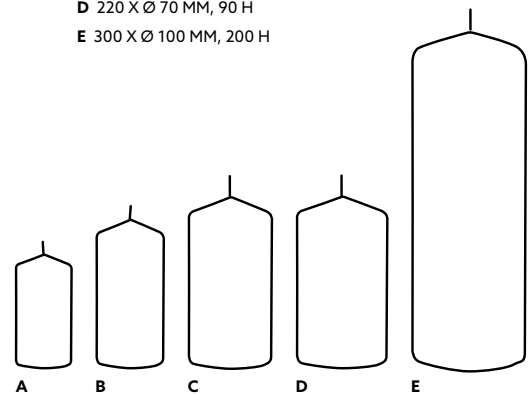

PILLAR CANDLE, 300 X 100 MM, 200 H

- Long burn time
- Clean burning

Up to 200 cosy hours

- A 100 X Ø 50 MM, 20 H
- B 130 X Ø 60 MM, 40 H
- C 150 X Ø 80 MM, 60 H
- D 220 X Ø 70 MM, 90 H
- E 300 X Ø 100 MM, 200 H