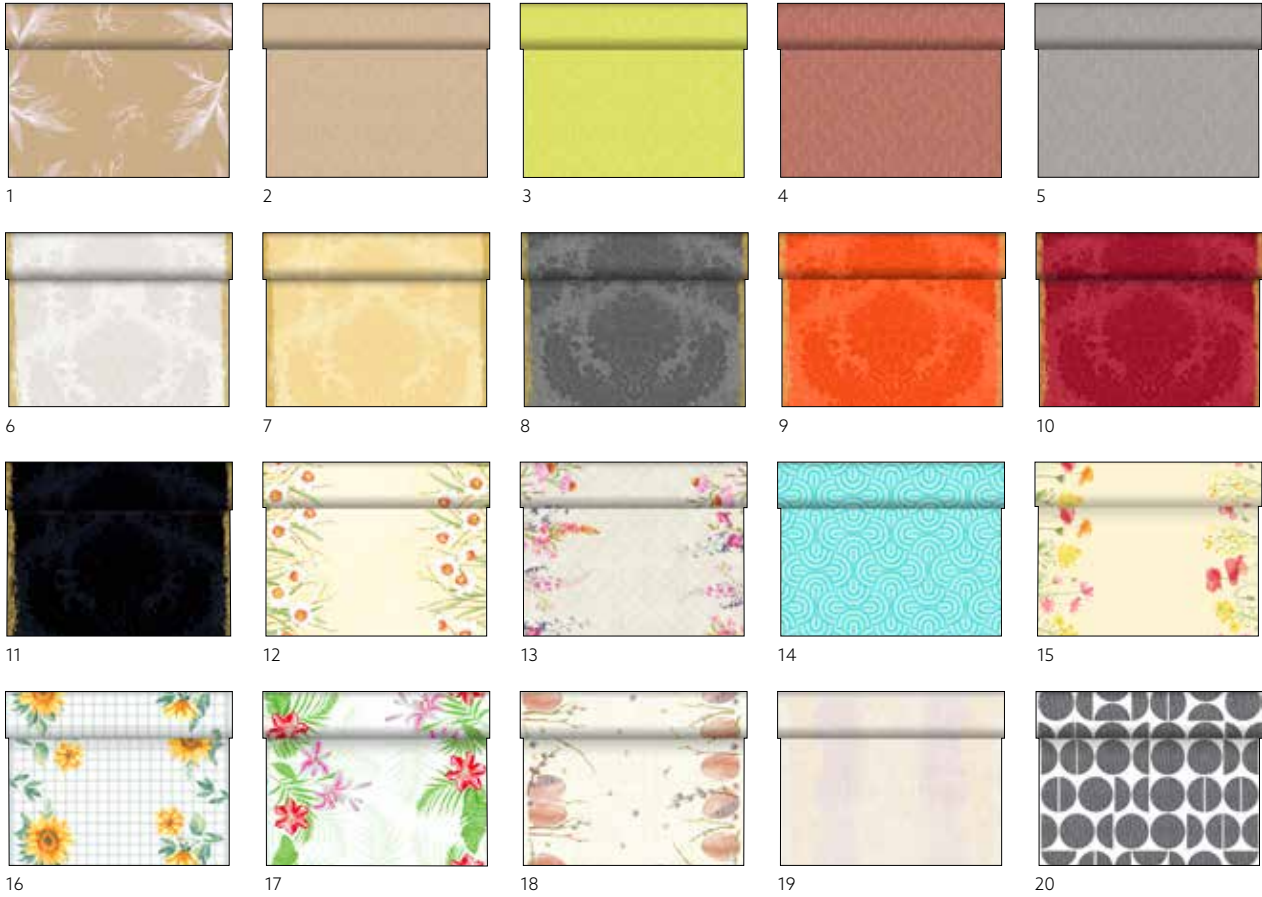

DUNICEL® TÊTE-À-TÊTE, 0,40 X 24 M

NO	ART.	DESCRIPTION	PACK	EPDN		NO	ART.	DESCRIPTION	PACK	EPDN	
1	199144	Eco Leaves	4 x 1		•	11	178296	Royal Black	4 x 1	4702718	•
2	199147	Woven Ecoecho	4 x 1		•	12	199138	Daffodil Joy	4 x 1		•
3	199150	Woven Kiwi	4 x 1		•	13	195839	Floret	4 x 1		•
4	199152	Woven Earth Terra	4 x 1		•	14	202428	Breeze Mint Blue	4 x 1		•
5	199154	Woven Granite Grey	4 x 1		•	15	202422	Poppy Field	4 x 1		•
6	183400	Royal White	4 x 1	4966065	•	16	202457	Sunflower Day	4 x 1		•
7	183401	Royal Cream	4 x 1	4966073	•	17	202449	Tropical Lily	4 x 1		•
8	183403	Royal Granite Grey	4 x 1	4966099	•	18	202413	Willow Easter	4 x 1		•
9	199263	Royal Sun Orange	4 x 1		•	19	202436	Serenity	4 x 1		•
10	183402	Royal Bordeaux	4 x 1	4966081	•	20	202482	Shapes	4 x 1		•