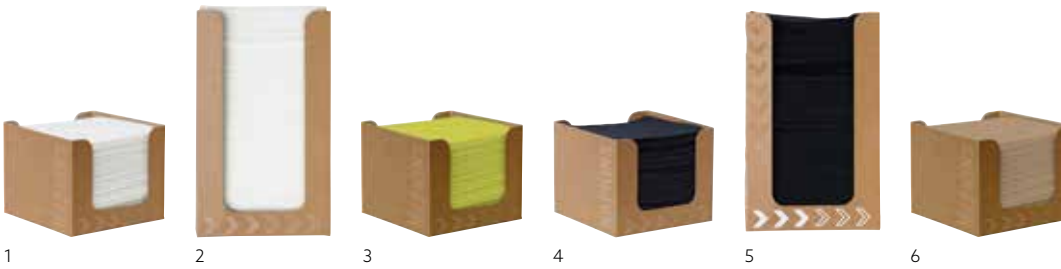

BIO DUNISOFT® DISPENSER, 20 X 20 CM

NO	ARTICLE	DESCRIPTION	PACK	EPDN			
1	202942	Brown, Bio Dunisoft® White Napkin	24 x 50		•	•	
2	202943	Brown, Bio Dunisoft® White Napkin	12 x 100		•	•	
3	202944	Brown, Bio Dunisoft® Kiwi Napkin	24 x 50		•	•	

NO	ARTICLE	DESCRIPTION	PACK	EPDN			
4	202945	Brown, Bio Dunisoft® Black Napkin	24 x 50		•	•	
5	202946	Brown, Bio Dunisoft® Black Napkin	12 x 100		•	•	
6	202947	Brown, Bio Dunisoft® Eco Brown Napkin	24 x 50		•	•