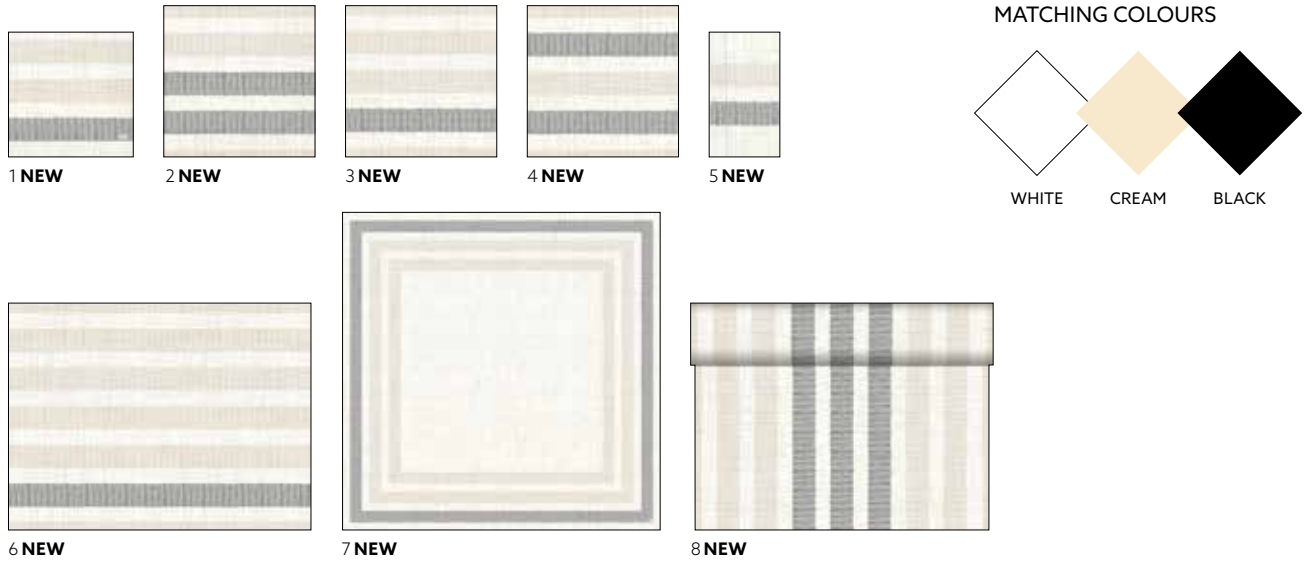

TEXTILE-LIKE

Dive into a world of excellent materials, unique textures, elegant simplicity, and the cosy charm of freshly-washed textile.

RIGATO BLACK

New