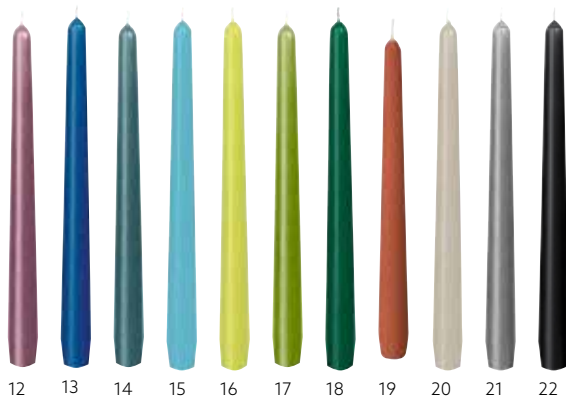

NO	ARTICLE	DESCRIPTION	PACK	EPDN		
1	180337	Gold	10 x 10	306795	•	
2	180338	Silver	10 x 10	306803	•	
3	351316	White	2 x 50	997817	•	
4	351318	Cream	2 x 50	997825	•	
5	351328	Yellow	2 x 50	999342	•	
6	198876	Sun Orange	2 x 50		•	
7	165572	Mandarin	2 x 50	4096400	•	
8	351327	Red	2 x 50	999201	•	
9	165577	Fuchsia	2 x 50	4096442	•	
10	351322	Bordeaux	2 x 50	998062	•	
11	174561	Mellow Rose	2 x 50	4433322	•	
12	165575	Plum	2 x 50	4096426	•	
13	351326	Dark Blue	2 x 50	998344	•	
14	186443	Ocean Teal	2 x 50	5232434	•	
15	171442	Mint Blue	2 x 50	4211496	•	
16	153857	Kiwi	2 x 50	1571348	•	
17	186442	Leaf Green	2 x 50	5232327	•	
18	351325	Dark Green	2 x 50	998278	•	
19	198872	Earth Terra	2 x 50		•	
20	168237	Greige	2 x 50	4096467	•	
21	156714	Granite Grey	2 x 50	1792878	•	
22	156647	Black	2 x 50	1792860	•