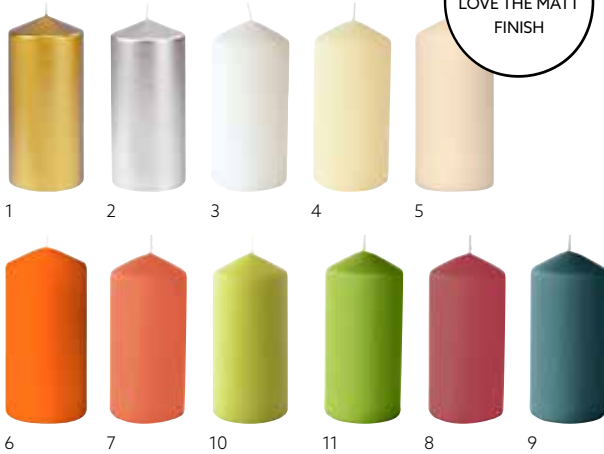

PILLAR CANDLES MATT, 150 X 70 MM

- 50 h burn time
- A velvety matt surface
- Premium quality