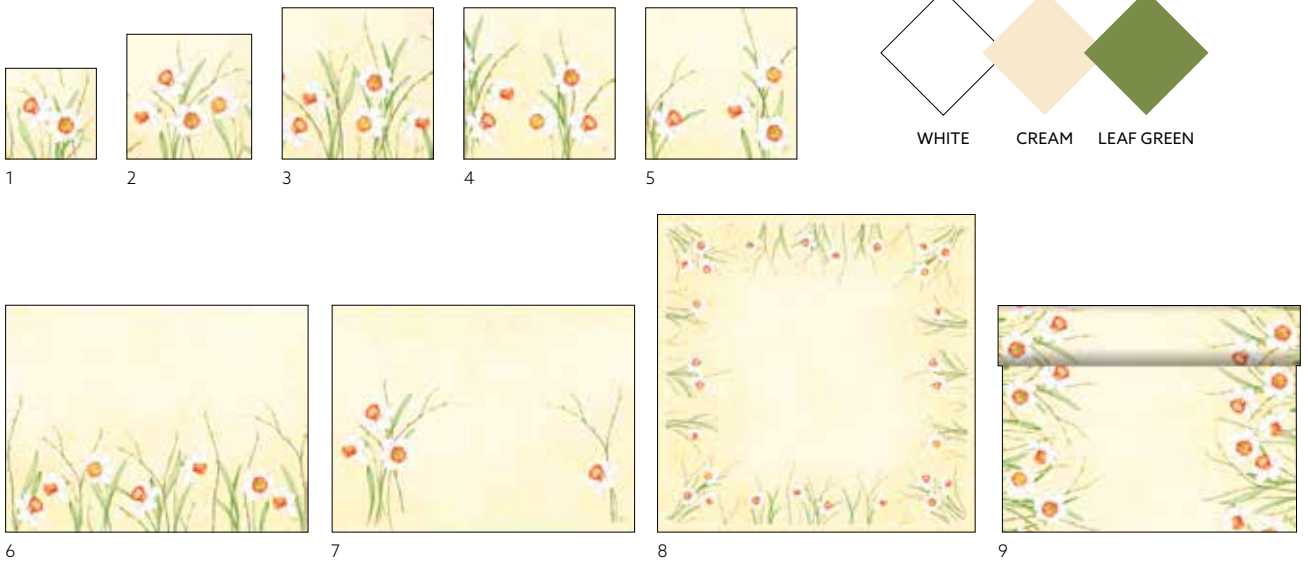

NO	ART.	DESCRIPTION	PACK	EPDN	FSC	TDV	SWAN	NO	ART.	DESCRIPTION	PACK	EPDN	FSC	TDV	SWAN
1	199121	Tissue Napkin, 3-ply, 24 x 24 cm	20 x 50					6	199127	Paper Placemat, 30 x 40 cm	4 x 250				
2	199129	Tissue Napkin, 3-ply, 33 x 33 cm	10 x 50					7	199126	Dunicel® Placemat, 30 x 40 cm	5 x 100				
	199120	Tissue Napkin, 3-ply, 33 x 33 cm	4 x 250					8	199124	Dunisilk® Slipcover, 84 x 84 cm	5 x 20				
3	199128	Tissue Napkin, 3-ply, 40 x 40 cm	4 x 250						199122	Dunicel® Slipcover, 84 x 84 cm	5 x 20				
4	199125	Classic Napkin, 40 x 40 cm	6 x 50						199123	Dunicel® Slipcover, 84 x 84 cm	1 x 100				
5	199139	Dunisoft® Napkin, 40 x 40 cm	6 x 60					9	199138	Dunicel® Tête-à-Tête, 0,4 x 24 m	4 x 1