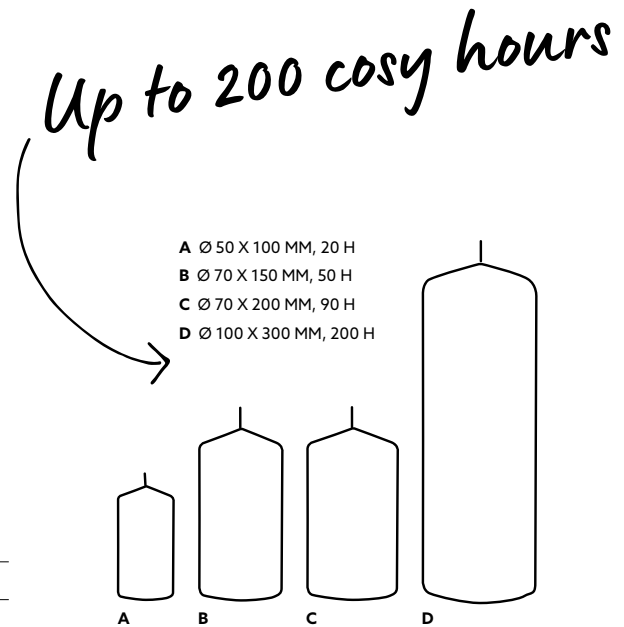

PILLAR CANDLE, Ø 100 X 300 MM, 200 H

1

- Long burn time
- Clean burning

NO	ARTICLE	DESCRIPTION	PACK	
1	196782	White	4 x 1	•