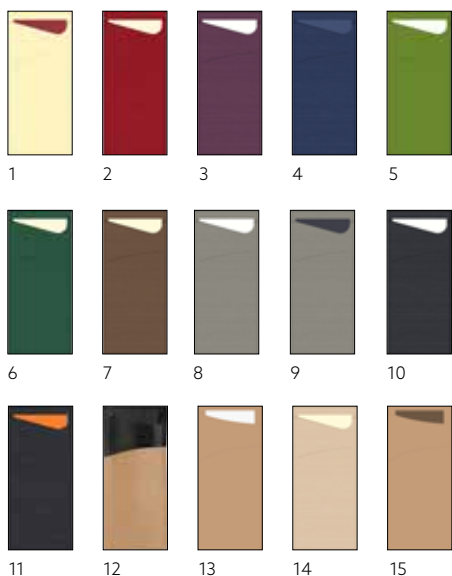

DUNI SACCHETTO® TISSUE, 8,5 X 19 CM

NO	ARTICLE	DESCRIPTION	PACK			
1	450056	Cream, Bordeaux Napkin	5 x 100	•		
2	450057	Bordeaux, Cream Napkin	5 x 100	•		
3	165593	Plum, White Napkin	5 x 100	•		
4	450055	Dark Blue, Dark Blue Napkin	5 x 100	•		
5	186954	Leaf Green, White Napkin	5 x 100	•		
6	450054	Dark Green, Cream Napkin	5 x 100	•		
7	151849	Chestnut, Cream Napkin	5 x 100	•		
8	156950	Granite Grey, White Napkin	5 x 100	•		
9	161087	Granite Grey, Black Napkin	5 x 100	•		
10	151853	Black, White Napkin	5 x 100	•		
11	178643	Black, Sun Orange Napkin	5 x 100	•		
12	176893	ecoBrown/Black, Black Napkin	4 x 100	•		
13	165592	eco Brown, White Napkin	4 x 100	•		
14	450050	Natural, Cream Napkin	5 x 100	•		
15	178644	eco Brown, Chestnut Napkin	4 x 100	•		

WET TOWEL COMPOSTABLE

NO	ARTICLE	DESCRIPTION	PACK			
1	186992	Wet Towel Cleansing, 6 x 13 cm	2 x 250	•		
2	186993	Wet Towel Cleansing, 5 x 7 cm	1 x 1000	•