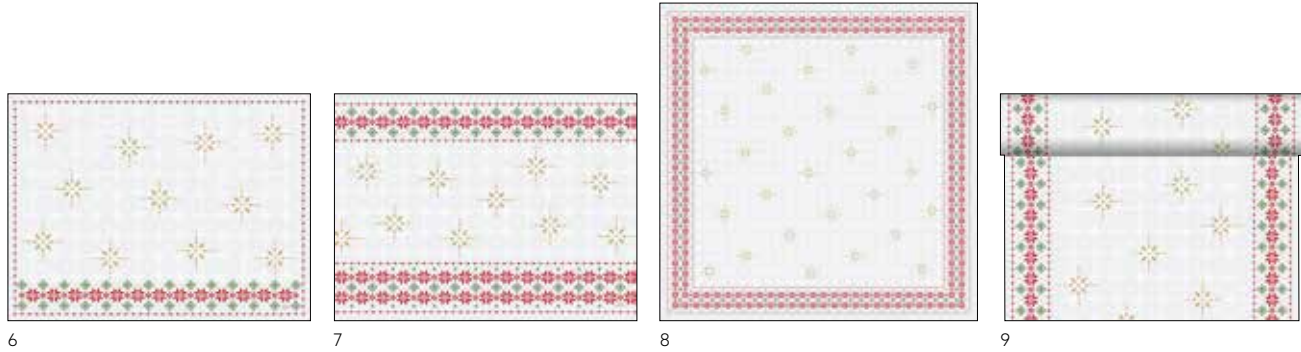

TRADITION

MATCHING COLOURS

NO	ART.	DESCRIPTION	PACK				NO	ART.	DESCRIPTION	PACK			
1	200801	Tissue Napkin, 3-ply, 24 x 24 cm	20 x 50	•	•		6	200804	Dunicel® Placemat, 30 x 40 cm	5 x 100	•		
2	200802	Tissue Napkin, 3-ply, 33 x 33 cm	10 x 50	•	•		7	200806	Paper Placemat, 30 x 40 cm	4 x 250	•		
	200803	Tissue Napkin, 3-ply, 33 x 33 cm	4 x 250	•	•		8	200808	Dunicel® Slipcover, 84 x 84 cm	5 x 20	•		
3	200805	Tissue Napkin, 3-ply, 40 x 40 cm	4 x 250	•	•			200810	Dunicel® Slipcover, 84 x 84 cm	1 x 100	•		
4	200807	Classic Napkin, 40 x 40 cm	6 x 50	•	•		9	200811	Dunicel® Tête-à-Tête, 0,4 x 24 m	4 x 1	•		
5	200809	Dunisoft® Napkin, 40 x 40 cm	6 x 60	•	•