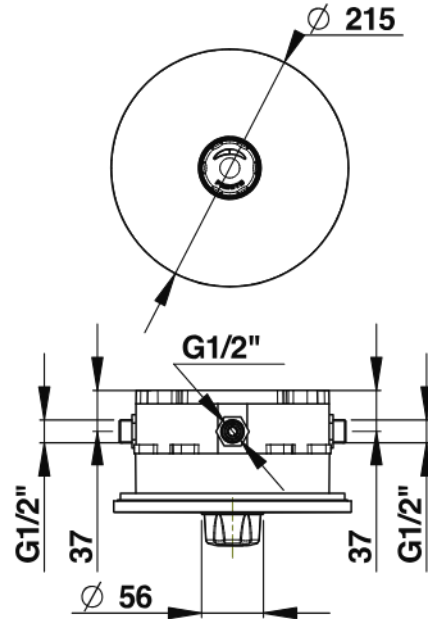

TECHNICAL DATA SHEET

PRESTO®

Range: Timed flow mixer tap for shower

Ref: 35190 - ALPA mixer tap in waterproof concealed box

> Working pressure :

- 1 to 5 bar

> Flow :

- 8 l/min with integrated flow limiter
- Anti-water-hammering device

> Flow time :

- 30 seconds (- 10 / + 5 seconds))

> Hydraulic supply :

- M G 1/2" (15x21)
- On ALPA mixer valve with NF non-return valves

> Material and colour finish :

- Chrome-plated knob
- Chrome-plated round front plate

> Thermal resistance :

- Resistant to a temperature of 75°C for 30 minute in case of thermal shock

> Security :

- Adjustable temperature limiter

> Delivered with :

- 1 waterproof concealed box
- 1 round front plate
- T connector for drain
- 2 filter gaskets
- 1 sealing flange
- Instruction manual

> Standards & approvals :

- Brass body in accordance with EN 1982, EN 12164, EN 12165
- Nickel-Chrome plated according to EN12540
- 200-hour neutral salt spray resistant (NSS) in accordance with ISO 9227